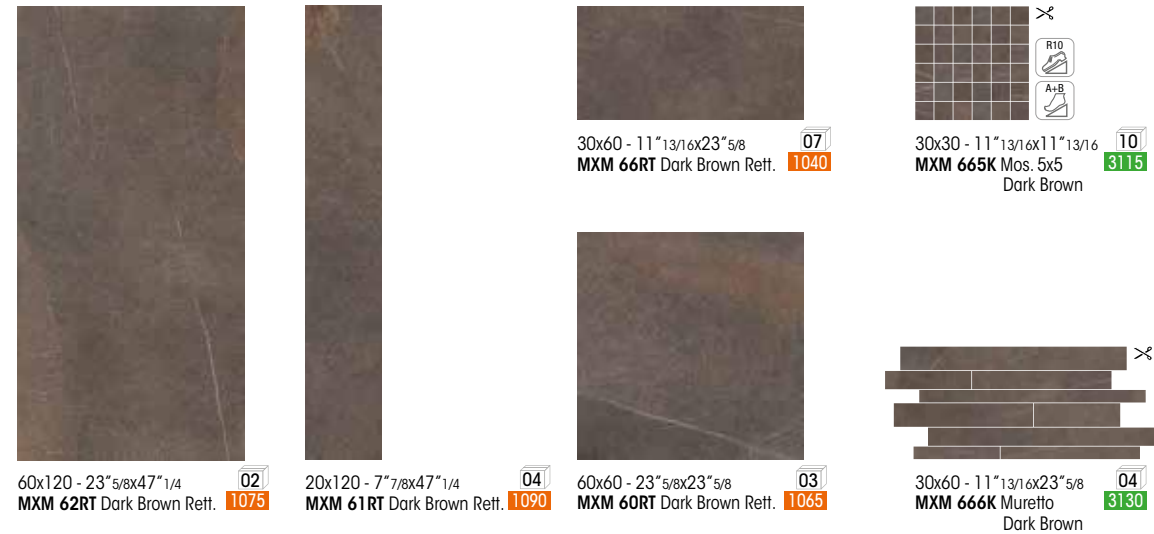

THICKNESS 20 MM

cm. 60x120 inch 23⁵/₈x47¹/₄

DARK BROWN

THICKNESS 9 MM

cm. 60x120 inch 23⁵/₈x47¹/₄ cm. 20x120 inch 7⁷/₈x47¹/₄ cm. 60x60 inch 23⁵/₈x23⁵/₈ cm. 30x60 inch 11¹³/₁₆x23⁵/₈

THICKNESS 20 MM

cm. 60x120 inch 23⁵/₈x47¹/₄